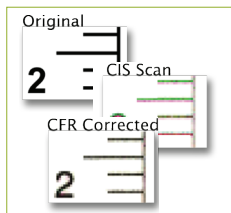

1 Scanning speeds depend on document width and computer configuration. Contex recommends Intel Core Duo, Core 2 Duo, or better processors, 2GB RAM, Hi-speed USB2.
Speed tests performed using Nextimage software, PC with Intel Core i5-2500 Quad processor, 8GB RAM, Hi-speed USB2, 7200rpm HDD, Windows 7 64-bit Ultimate.

2 Requires optional scanner stand.

3 Upgradable to 1200 dpi. This will also upgrade maximum resolution to 9600 dpi.

4 Signal Intensity Matching (SIGMA) is a Contex Patent. Sensor heating during a scan can cause inhomogeneous images. Thanks to Contex innovative thinking Contex SD 3600 series scanners will minimize sensor differences LIVE during a scan.

5 Color Fringe Removal (CFR) is a Contex Patent. Color Fringing is a natural consequence of CIS technology sequentially flashing R-G-B. Thanks to Contex innovative thinking CFR will remove this problem with advanced filter technology.

6 Contex applications creates industry standard raster file formats that can be used in any CAD or GIS application.

7 Requires optional Nextimage software.

All trademarks remain the property of their respective holders, and are used only to directly describe the product being provided. Their use in no way indicates any relationship between Contex A/S and the holders of the said trademarks.

An SD 3600 scanner is ideal for scanning technical documents and convenient to have in your office

Excellent lines with Contex CFR (Color Fringe Removal)