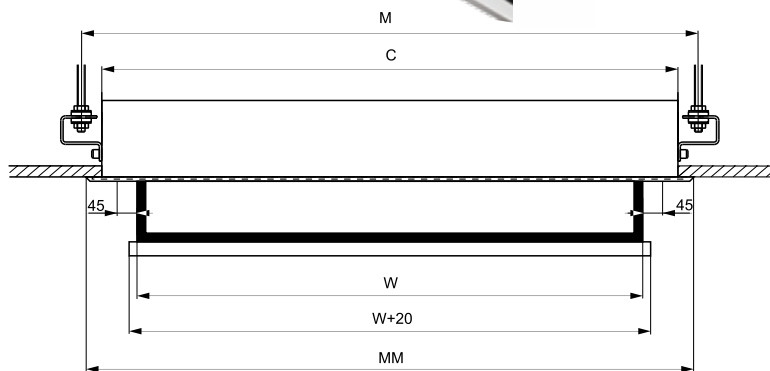

FOR SCREENS OVER 270CM SURFACE WIDTH

FOR SCREENS UP TO 270CM SURFACE WIDTH

ADVANTAGES:

- White painted modular steel case
- Convenient 2-step screen installation
- Screen installation system adapted for false ceiling design
- More space for installation of other devices directly under the screen due to surface retracted at the front side of casing
- Long life of the projection fabric secured with automatic stop for rolling and re-rolling
- Easy integration with external control systems
- 2 year warranty (door to door)
- Extended 5 year warranty for electric motor device
- Customized screen program capable
- Low noise (SILENT) electric motor

FEATURES:

- Surface width range: 180 - 400 cm
- 1:1, 4:3, 16:9 or 16:10 aspect ratios
- Dedicated fabrics:
  - for home cinema: Matt Grey g=0,8, Matt White g=1,0
  - for presentation: Matt White P. g=1.0 Matt White g=1,0, White Ice g=1,2, New Coral g=3,2 (Rear Projection)
- Rolling tube 80mm (Steel) or 60mm (Aluminium):
- Wire steering with the wall switch included
- Motor cable lead out from left side of casing

OPTIONAL ACCESSORIES:

- IR-remote control system (ALFA-IR)
- Radio remote control systems (ALFA-RADIO, DELTA)
- Projector trigger systems (ALFA-TRIGGER, ALFA TRIGGER WIRELESS, BETA)
- RAL palette powder painting
- Key locked wall switch
- Black border BB (4:3, 16:9 and 16:10 aspect ratios, MW, MW, MWP fabrics only)
- Black border BT (16:9 and 16:10 aspect ratio, MW, MG, MWP fabrics only)