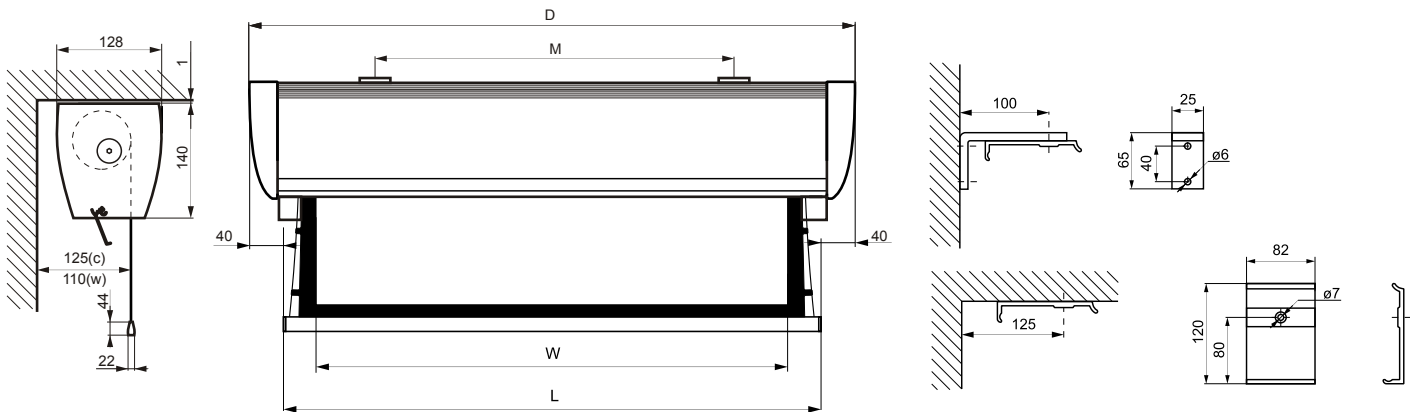

FEATURES:

- Picture area width range: 180 - 270 cm
- 4:3, 16:9 or 16:10 aspect ratios
- Dedicated fabrics:
 - for home cinema: Matt Grey g=0.8, Matt White g= 1,0
 - Matt Grey g=0.8, Matt White g= 1,0
 - for presentation : Matt White g= 1,0
- 60mm diameter Aluminium rolling tube
- Integrated RF control system with wireless transmitter
- Charging intle located at left side

OPTIONAL ACCESSORIES:

- RAL palette powder painting
- Extra wall/ceiling installation brackets
- SRMS brackets for installation under false ceiling

Picture Aspect Ratio	Dimensions		Border		Screen enclosure length D [cm]	Picture diagonal BB, BT [Inch]	Brackets distance M [cm]	Dedicated in-ceiling installation set	Weight [kg]	Transport box [cm]
	Picture width W [cm]	Picture area BB, BT w x h [cm]	BB Type	BT Type						
4:3	180	180 x 135	+	+	222,0	84	95 - 175	INC KIT2	9,80	230 x 18 x 18
4:3	210	210 x 160	+	+	257,0	98	110 - 205	INC KIT3	11,70	260 x 18 x 18
4:3	240	240 x 180	+	+	285,0	113	125 - 235	INC KIT4	13,90	290 x 18 x 18
4:3	270	270 x 202	+	-	319,0	128	140 - 265	INC KIT5	15,60	320 x 18 x 18
16:9	180	180 x 102	+	+	222,0	77	95 - 175	INC KIT2	9,50	230 x 18 x 18
16:9	210	210 x 119	+	+	257,0	90	110 - 205	INC KIT3	11,30	260 x 18 x 18
16:9	240	240 x 135	+	+	285,0	104	125 - 235	INC KIT4	13,50	290 x 18 x 18
16:9	270	270 x 152	+	+	319,0	117	140 - 265	INC KIT5	15,00	320 x 18 x 18
16:10	180	180 x 113	+	+	222,0	79	95 - 175	INC KIT2	9,70	230 x 18 x 18
16:10	210	210 x 131	+	+	257,0	93	110 - 205	INC KIT3	11,50	260 x 18 x 18
16:10	240	240 x 150	+	+	285,0	107	125 - 235	INC KIT4	13,70	290 x 18 x 18
16:10	270	270 x 169	+	+	319,0	121	140 - 265	INC KIT5	15,30	320 x 18 x 18